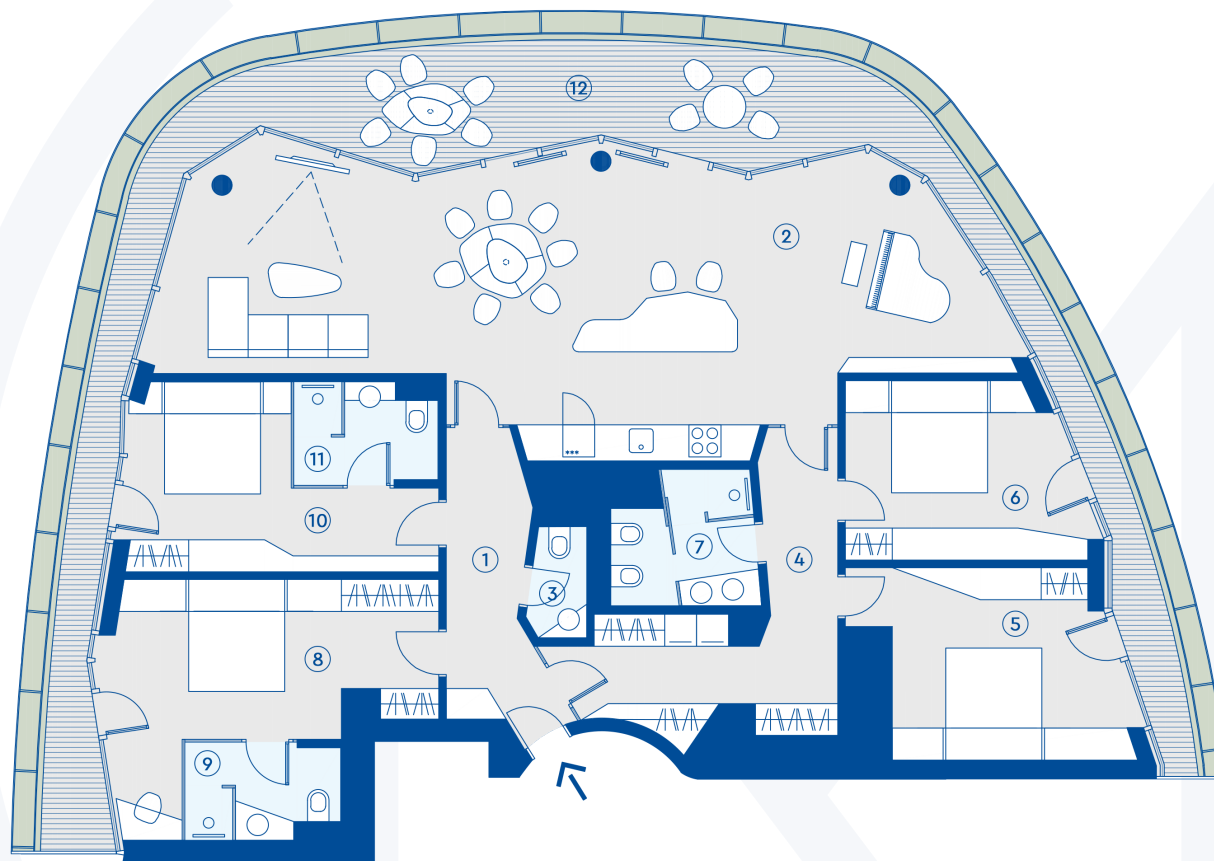

MARINA DORĆOL

4BR apartment

1 Entrance hall	9.1 m ²
2 Living room	69.8 m ²
3 Toilet	2.1 m ²
4 Hallway	13.6 m ²
5 Bedroom 1	15.5 m ²
6 Bedroom 2	14.3 m ²
7 Bathroom 1	6.3 m ²
8 Master bedroom	19.9 m ²
9 Master bathroom	5.0 m ²
10 Bedroom 3	16.2 m ²
11 Bathroom 2	4.9 m ²
<hr/>	
Total apartment	176.7 m ²
12 Terrace	44.4 m ²

Total: 221.1 m²

All stated floor areas are approximate and subject to normal construction variances and tolerances. Fit-out of the apartment shown on floor plan (such as furniture, kitchen including appliances, build in wardrobes, etc.) is for presentation purposes only, not included in the price of apartment.