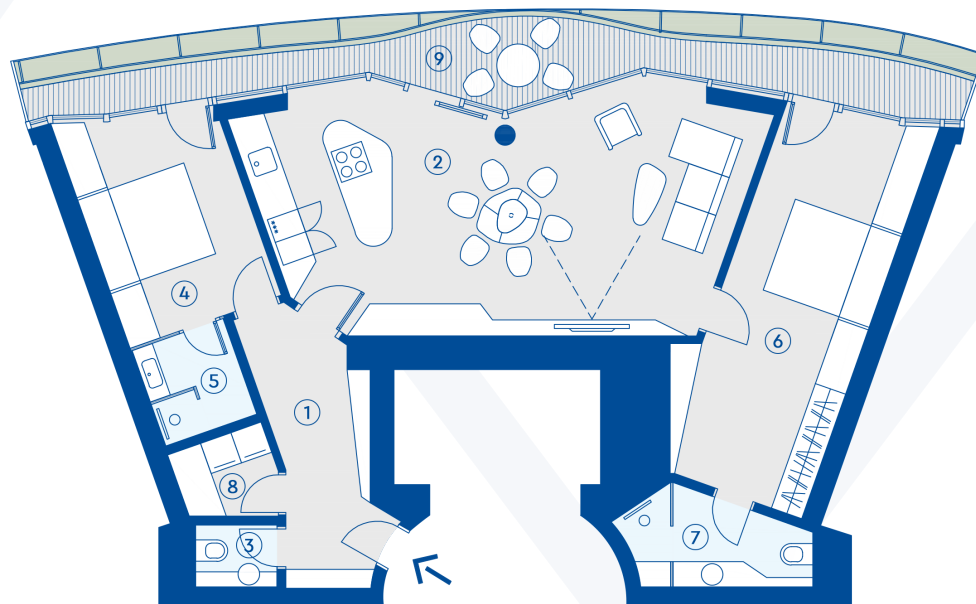

MARINA DORĆOL

2BR apartment

1 Entrance hall	9.4 m ²
2 Living room	39.2 m ²
3 Toilet	1.8 m ²
4 Bedroom 1	11.9 m ²
5 Shower room	3.5 m ²
6 Master bedroom	21.7 m ²
7 Master bathroom	5.3 m ²
8 Laundry room	2.7 m ²
<hr/>	
Total apartment	95.5 m ²
9 Terrace	15.6 m ²
<hr/>	
Total:	111.1 m²

All stated floor areas are approximate and subject to normal construction variances and tolerances. Fit-out of the apartment shown on floor plan (such as furniture, kitchen including appliances, build in wardrobes, etc.) is for presentation purposes only, not included in the price of apartment.