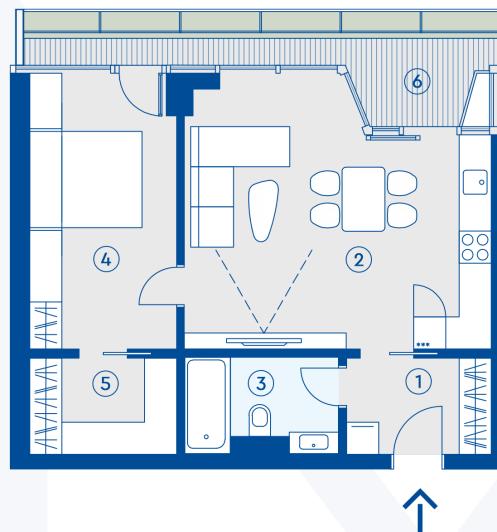

MARINA DORĆOL

1BR apartment

1 Entrance hall	4.8 m ²
2 Living room	26.3 m ²
3 Bathroom	4.8 m ²
4 Bedroom	13.7 m ²
5 Walk-in closet	4.9 m ²
<hr/>	
Total apartment	54.5 m ²
6 Terrace	6.9 m ²
Total:	61.4 m²

All stated floor areas are approximate and subject to normal construction variances and tolerances. Fit-out of the apartment shown on floor plan (such as furniture, kitchen including appliances, build in wardrobes, etc.) is for presentation purposes only, not included in the price of apartment.