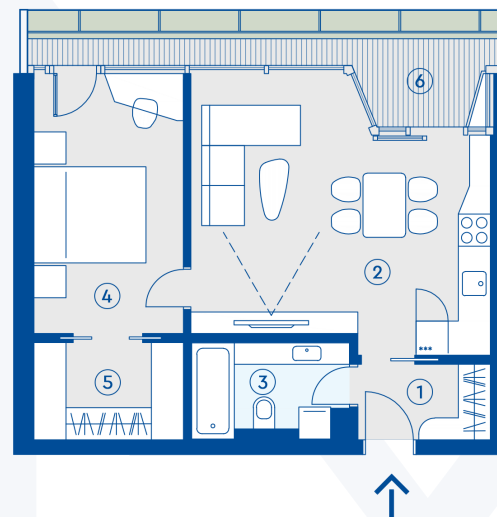

MARINA DORĆOL

1BR apartment

1 Entrance hall	4.1 m ²
2 Living room	24.8 m ²
3 Bathroom	4.8 m ²
4 Bedroom	13.3 m ²
5 Walk-in closet	4.8 m ²
<hr/>	
Total apartment	51.8 m ²
6 Terrace	8.9 m ²
Total:	60.7 m²

All stated floor areas are approximate and subject to normal construction variances and tolerances. Fit-out of the apartment shown on floor plan (such as furniture, kitchen including appliances, build in wardrobes, etc.) is for presentation purposes only, not included in the price of apartment.