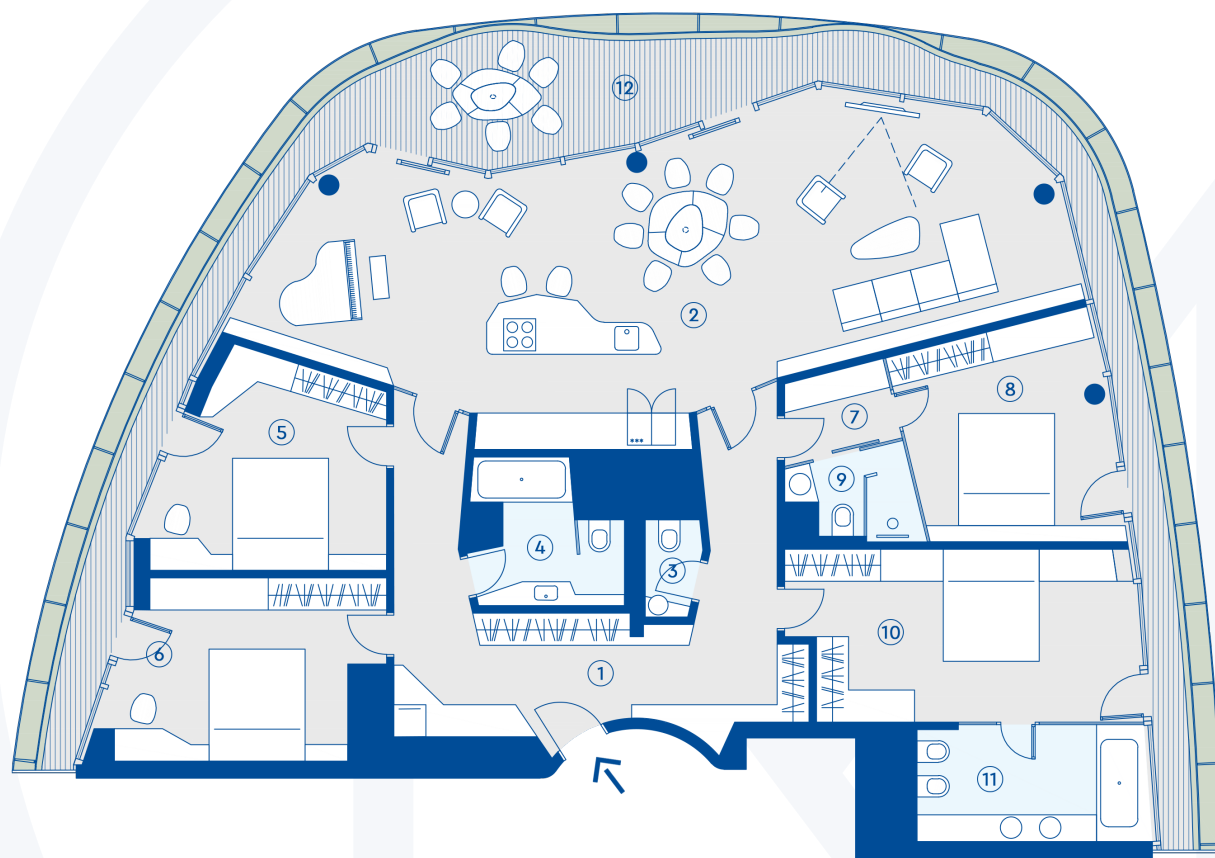

MARINA DORĆOL

4BR apartment

1 Entrance hall	27.5 m ²
2 Living room	69.0 m ²
3 Toilet	1.8 m ²
4 Bathroom 1	6.3 m ²
5 Bedroom 1	15.8 m ²
6 Bedroom 2	16.0 m ²
7 Hallway	3.2 m ²
8 Bedroom 3	15.2 m ²
9 Bathroom 2	3.5 m ²
10 Master bedroom	20.4 m ²
11 Master bathroom	9.4 m ²
<hr/>	
Total apartment	188.1 m ²
12 Terrace	38.4 m ²
<hr/>	
Total:	226.5 m²

All stated floor areas are approximate and subject to normal construction variances and tolerances. Fit-out of the apartment shown on floor plan (such as furniture, kitchen including appliances, build in wardrobes, etc.) is for presentation purposes only, not included in the price of apartment.