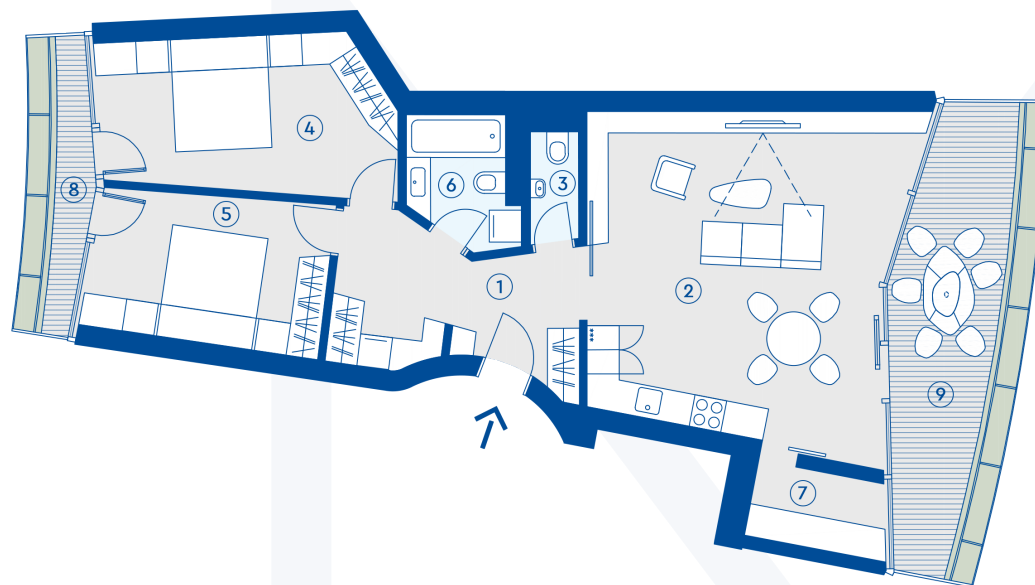

MARINA DORĆOL

2BR apartment

1 Entrance hall	10.8 m ²
2 Living room	35.0 m ²
3 Toilet	1.7 m ²
4 Bedroom 1	12.1 m ²
5 Bedroom 2	16.0 m ²
6 Bathroom	3.8 m ²
7 Pantry room	3.6 m ²
<hr/>	
Total apartment	83.0 m ²
8 Terrace 1	3.5 m ²
9 Terrace 2	15.0 m ²
<hr/>	
Total:	101.5 m²

All stated floor areas are approximate and subject to normal construction variances and tolerances. Fit-out of the apartment shown on floor plan (such as furniture, kitchen including appliances, build in wardrobes, etc.) is for presentation purposes only, not included in the price of apartment.